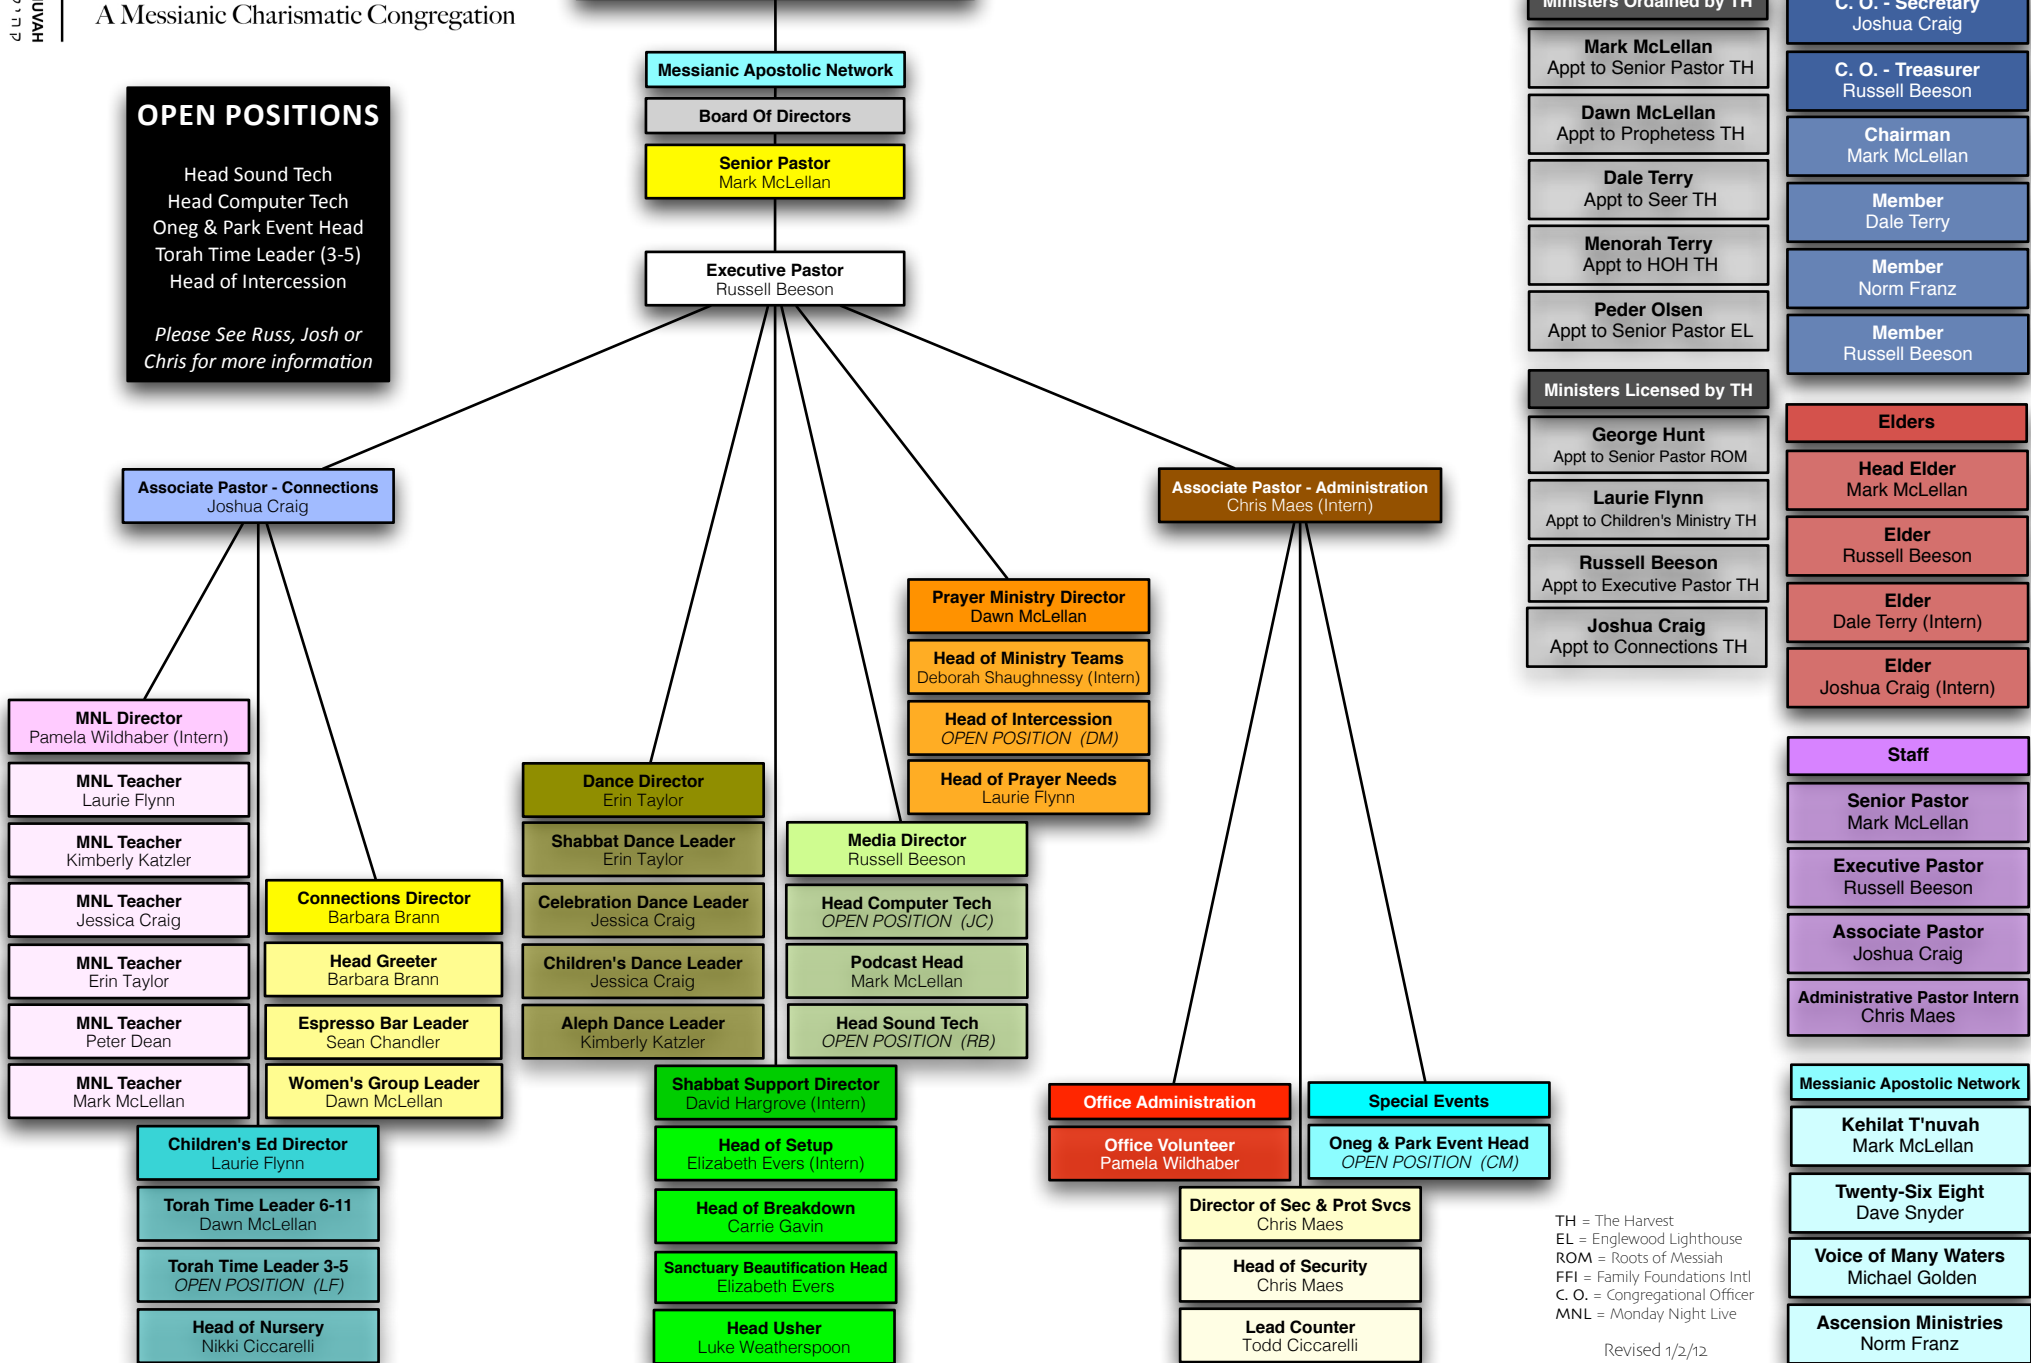

The Harvest

A Messianic Charismatic Congregation

YESHUA The Messiah

OPEN POSITIONS

Head Sound Tech
Head Computer Tech
Oneg & Park Event Head
Torah Time Leader (3-5)
Head of Intercession

Please See Russ, Josh or Chris for more information

Craig Hill
TH Founding Pastor
Now President of FFI

Ministers Ordained by TH

Mark McLellan
Appt to Senior Pastor TH

Dawn McLellan
Appt to Prophetess TH

Dale Terry
Appt to Seer TH

Menorah Terry
Appt to HOH TH

Board Of Directors

C. O. - President
Mark McLellan

C. O. - Secretary
Joshua Craig

C. O. - Treasurer
Russell Beeson

Chairman
Mark McLellan

Member
Dale Terry

Member
Norm Franz

Member
Russell Beeson

TH = The Harvest
EL = Englewood Lighthouse
ROM = Roots of Messiah
FFI = Family Foundations Intl
C. O. = Congregational Officer
MNL = Monday Night Live