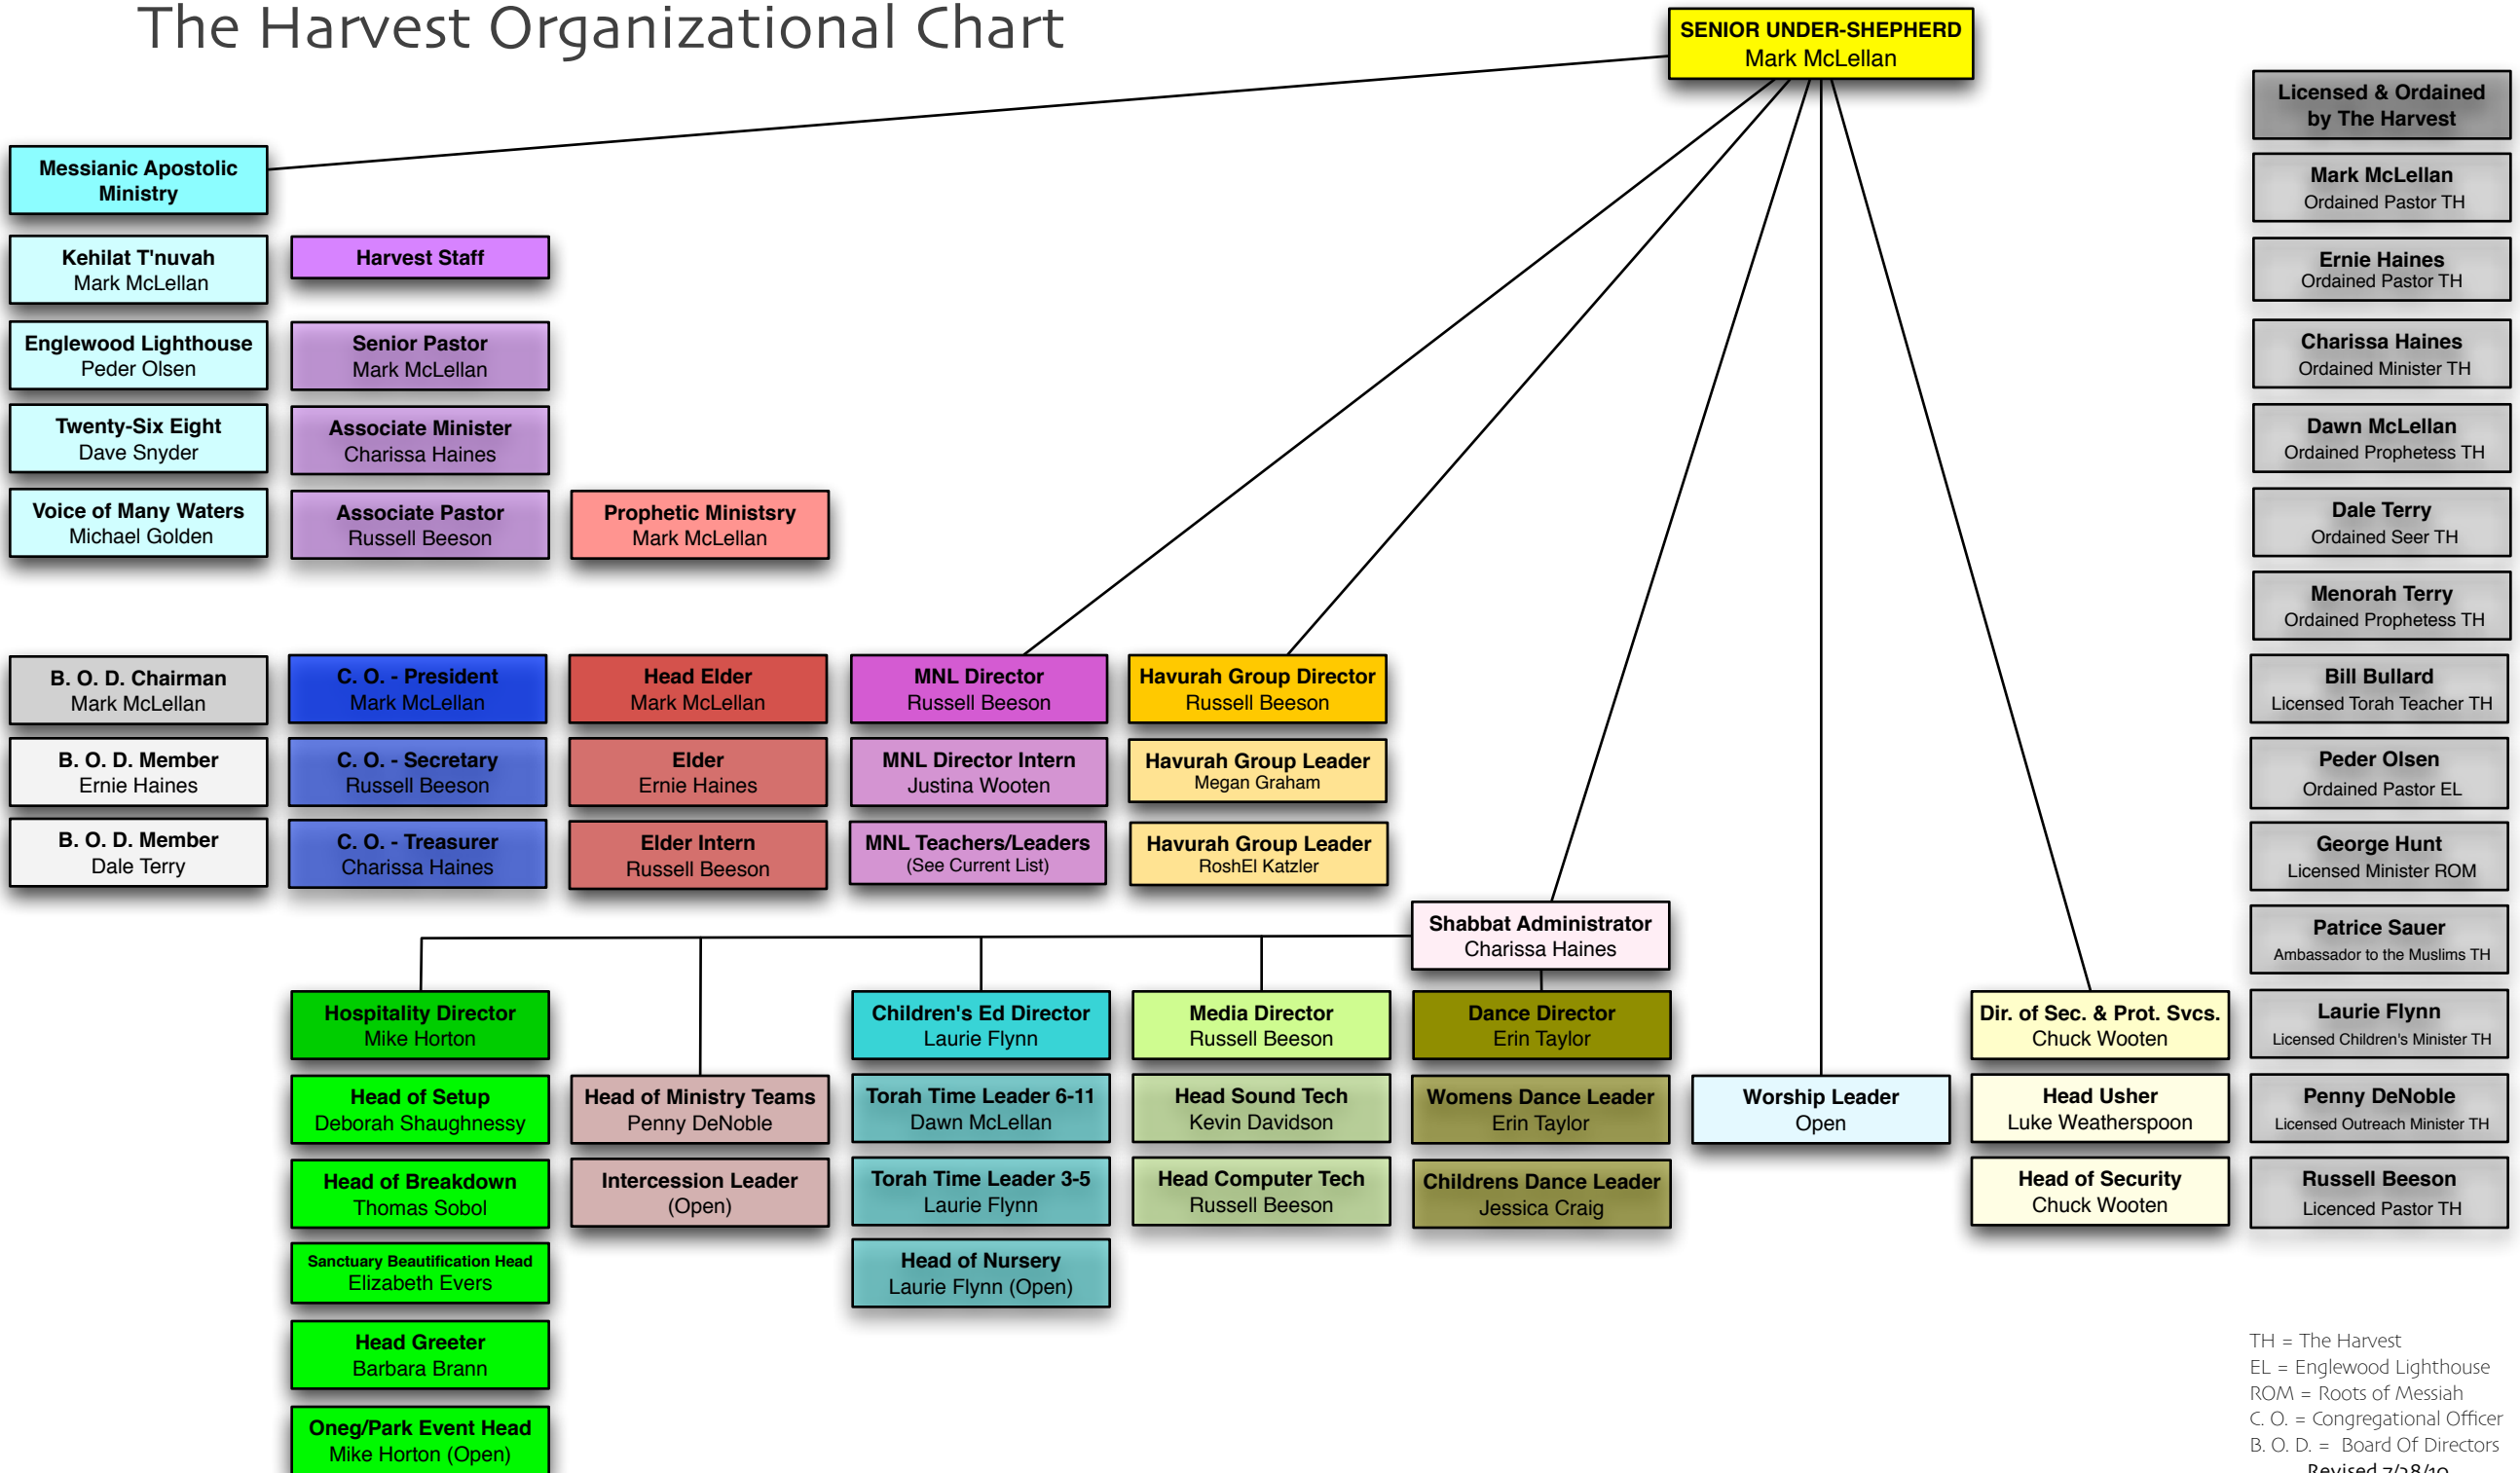

# The Harvest Organizational Chart

TH = The Harvest  
 EL = Englewood Lighthouse  
 ROM = Roots of Messiah  
 C. O. = Congregational Officer  
 B. O. D. = Board Of Directors  
 Revised 7/28/10